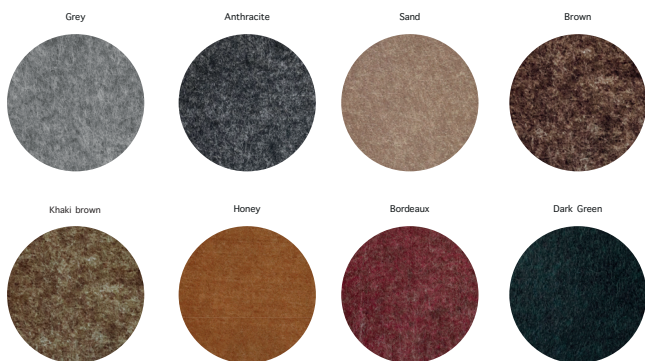

VREE

Product description

LeaveMe is a stylish acoustic divider. The unique and elegant leaf shapes bring nature in. The curved shape provides a secured feeling. This makes LeaveMe ideal for more privacy and tranquillity in a workplace. This original divider could also give extra atmosphere to a creative meeting place.

- Acoustic & Visual screen
- Unique Designs
- Various leaf colours available
- Multiple wood looks possible

www.vreefurniture.com

LeaveMe

Acoustic divider

Edit

The stand and screen are supplied assembled. The base plate is connected by two screws.

Fire safety

The PET felt panels are B-s1, d0 classified.

Durability

The birch multiplex CP / CP carries the FSC® Mix 70% claim. This means that at least 70% of the wood in these panels comes from FSC-certified forest. The PET material used for the screen consists at least of 50% recycled PET bottles

Application

The LeaveMe contributes to the acoustics in your room and is also applicable as:

- Acoustic screen to prevent sound transmission between workplaces
- Interior design object for visual and acoustic separation

Colour

YOUR FAVOURITE PLACE