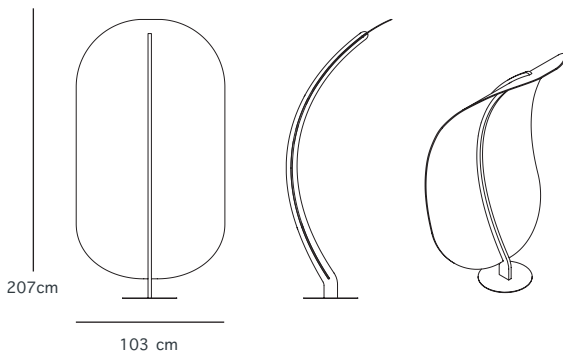

VREE

Acoustic material
PET

Size
Height 207 cm

Acoustic material thickness
9 mm

Width 80 cm, 103 cm,
110 cm or 119 cm

Frame color
Oak or Walnut

www.vreefurniture.com

LeaveMe
Acoustic divider

Modules

Oblong

YOUR FAVOURITE PLACE