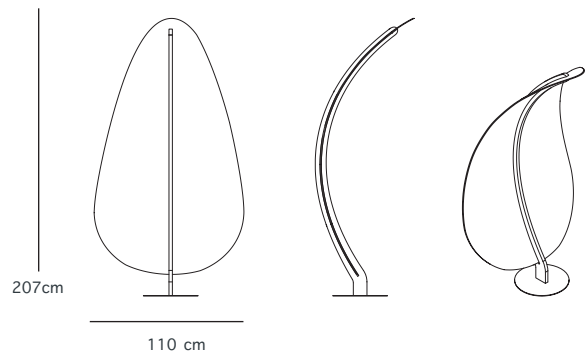

VREE

Acoustic material
PET

Size
Height 207 cm

Acoustic material thickness
9 mm

Width 80 cm, 103 cm,
110 cm or 119 cm

Frame color
Oak or Walnut

www.vreefurniture.com

LeaveMe
Acoustic divider

Modules

Ovate

YOUR FAVOURITE PLACE