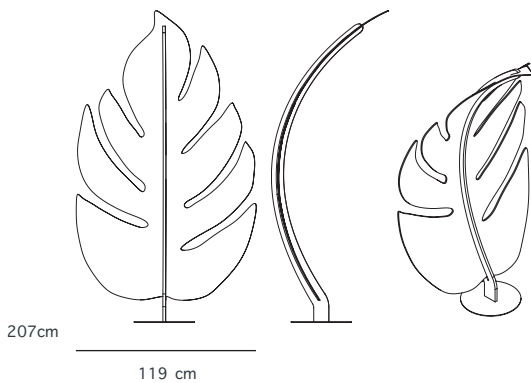

VREE

Acoustic material
PET

Size
Height 207 cm

Acoustic material thickness
9 mm

Width 80 cm, 103 cm,
110 cm or 119 cm

Frame color
Oak or Walnut

www.vreefurniture.com

LeaveMe
Acoustic divider

Modules

Ovate

YOUR FAVOURITE PLACE