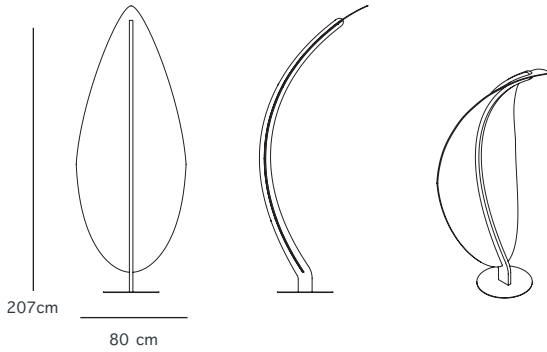

VREE

Acoustic material
PET

Size
Height 207 cm

Acoustic material thickness
9 mm

Width 80 cm, 103 cm,
110 cm or 119 cm

Frame color
Oak or Walnut

www.vreefurniture.com

LeaveMe
Acoustic divider

Modules

Lemon