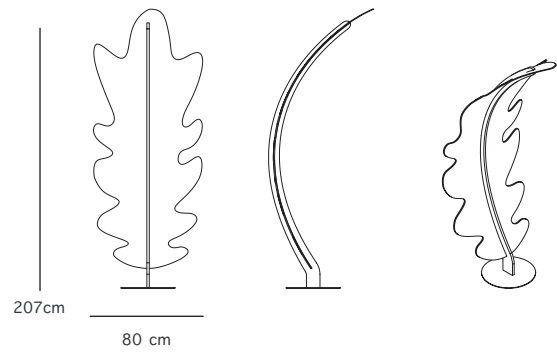

Colour

YOUR FAVOURITE PLACE

VREE

Acoustic material
PET

Size
Height 207 cm

Acoustic material thickness
9 mm

Width 80 cm, 103 cm,
110 cm or 119 cm

Frame color
Oak or Walnut

www.vreefurniture.com

LeaveMe
Acoustic divider

Modules

Lemon

Oak

Oblong

Ovate

YOUR FAVOURITE PLACE