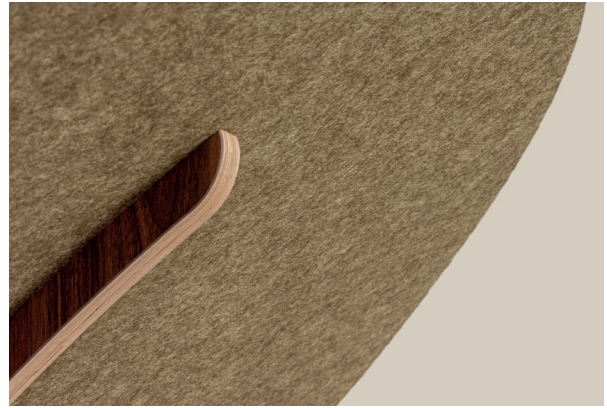

YOUR FAVOURITE PLACE